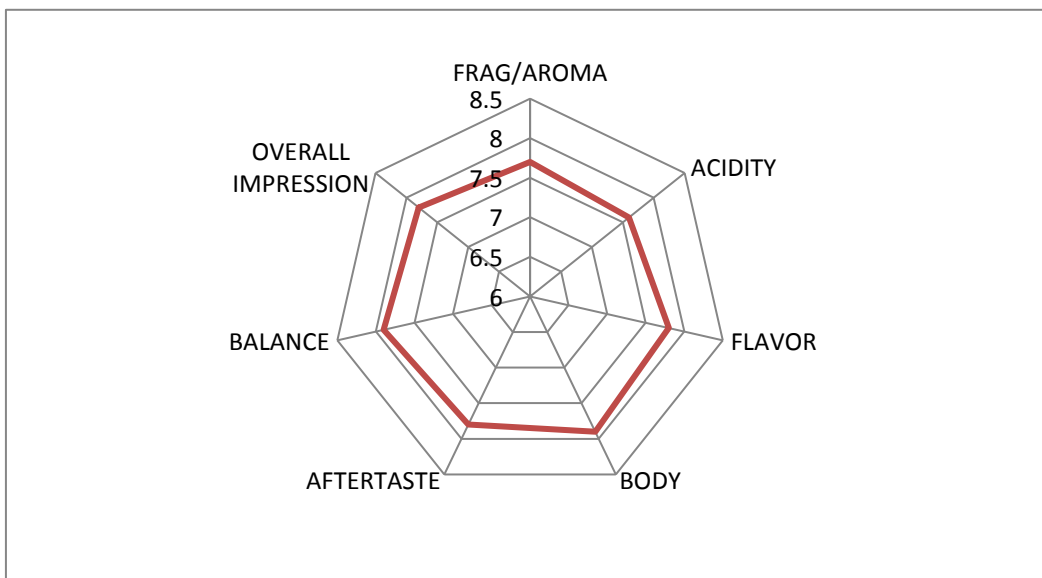

ORIGIN	RWANDA
DESCRIPTION	A, Abakangukiyekawa
P/O#	2312
PSS/LANDED	LANDED
CERTIFICATIONS	FAIR TRADE
MARKS	
CONTAINER	
CONTRAST SAMPLE	BURUNDI AA
	IN STOCK 2317

Score

FRAG/AROMA	7.7
ACIDITY	7.6
FLAVOR	7.8
BODY	7.9
AFTERTASTE	7.8
BALANCE	7.9
UNIFORMITY	10
CLEAN CUP	10
SWEETNESS	10
DEFECT POINTS	0
OVERALL IMPRESSION	7.8
TOTAL	84.5

### CUPPING NOTES

FULL BODY. LOW ACIDITY. NUTTY AND CHOCOLATY.

### PHYSICAL ASPECT

TO EXPECTATION