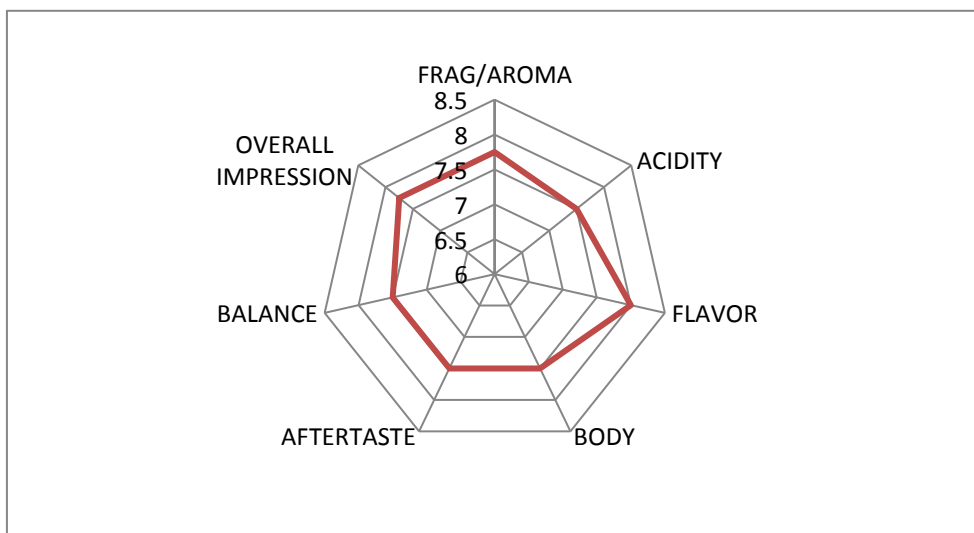

Quality Scale			
6.00 - GOOD	7.00 - VERY GOOD	8.00 - EXCELLENT	9.00 - OUTSTANDING
6.25	7.25	8.25	9.25
6.50	7.50	8.50	9.50
6.75	7.75	8.75	9.75

CUPPING DATE: APRIL 20, 2020

ORIGIN	MEXICO
DESCRIPTION	HG EP CHIAPAS
P/O#	4364
PSS/LANDED	PRE-SHIPMENT SAMPLE
CERTIFICATIONS	RAINFOREST ALLIANCE
MARKS	
CONTAINER	
CONTRAST SAMPLE	

Score

FRAG/AROMA	7.75
ACIDITY	7.50
FLAVOR	8.00
BODY	7.50
AFTERTASTE	7.50
BALANCE	7.50
UNIFORMITY	10.00
CLEAN CUP	10.00
SWEETNESS	10.00
DEFECT POINTS	
OVERALL IMPRESSION	7.75
TOTAL	83.50

**CUPPING NOTES**

BROWN SUGAR. RED FRUIT. DELICATE ACIDITY. LONG FINISH.

**PHYSICAL ASPECT**

TO EXPECTATION