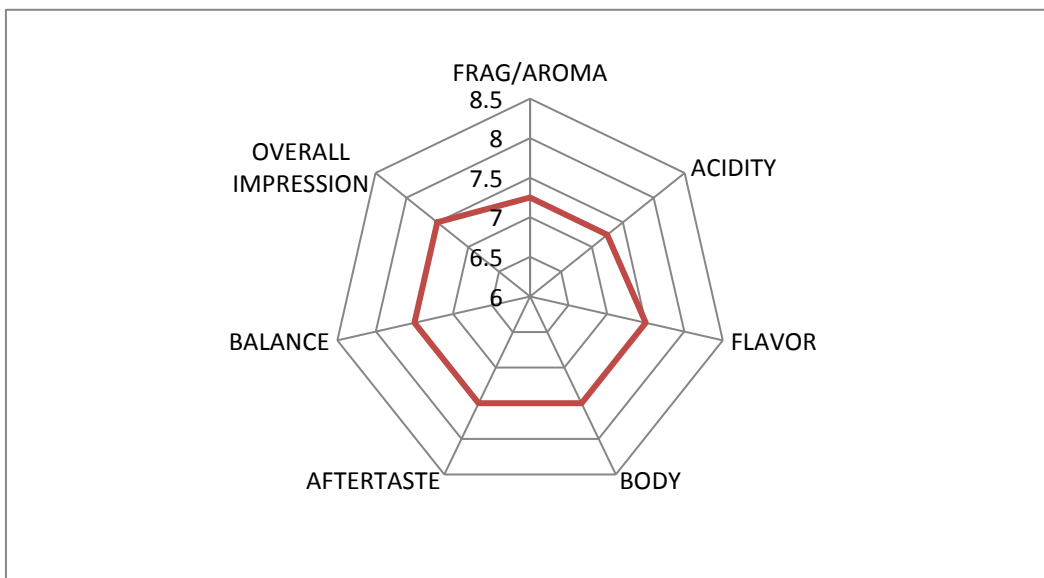

ORIGIN	COLOMBIA
DESCRIPTION	DECAF MWP
P/O#	4161
PSS/LANDED	PRE-SHIPMENT SAMPLE
CERTIFICATIONS	
MARKS	
CONTAINER	
CONTRAST SAMPLE	

Score

FRAG/AROMA	7.25
ACIDITY	7.25
FLAVOR	7.5
BODY	7.5
AFTERTASTE	7.5
BALANCE	7.5
UNIFORMITY	10
CLEAN CUP	10
SWEETNESS	10
DEFECT POINTS	0
OVERALL IMPRESSION	7.5
TOTAL	82

CUPPING NOTES

PHYSICAL ASPECT

UNIFORM TO EXPECTATION