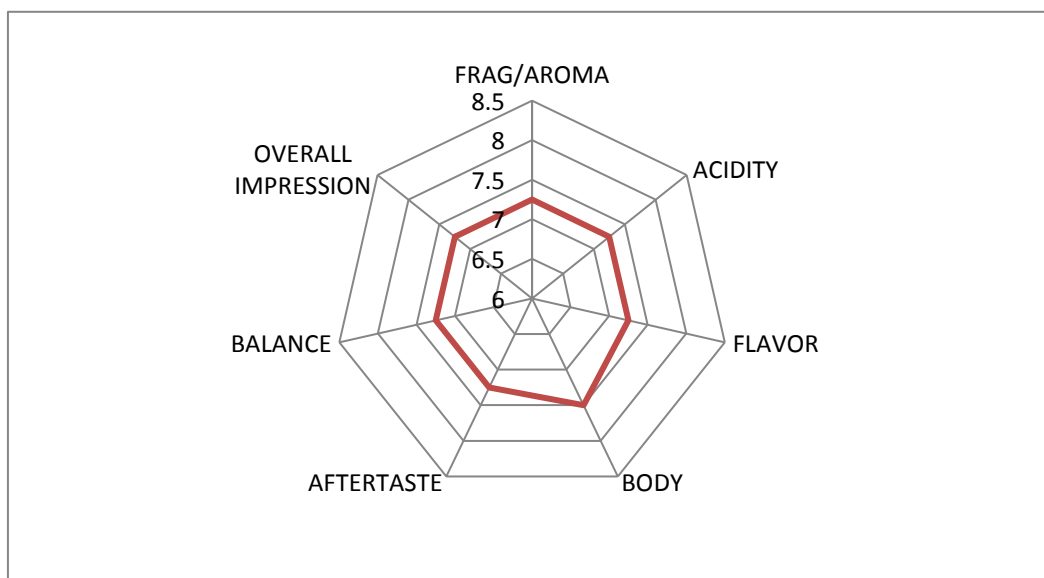

ORIGIN	MEXICO
DESCRIPTION	DECAF MWP
P/O#	4160
PSS/LANDED	PRE-SHIPMENT SAMPLE
CERTIFICATIONS	
MARKS	
CONTAINER	
CONTRAST SAMPLE	

Score

FRAG/AROMA	7.25
ACIDITY	7.25
FLAVOR	7.25
BODY	7.5
AFTERTASTE	7.25
BALANCE	7.25
UNIFORMITY	10
CLEAN CUP	10
SWEETNESS	10
DEFECT POINTS	0
OVERALL IMPRESSION	7.25
TOTAL	81

CUPPING NOTES

PHYSICAL ASPECT

UNIFORM TO EXPECTATION
