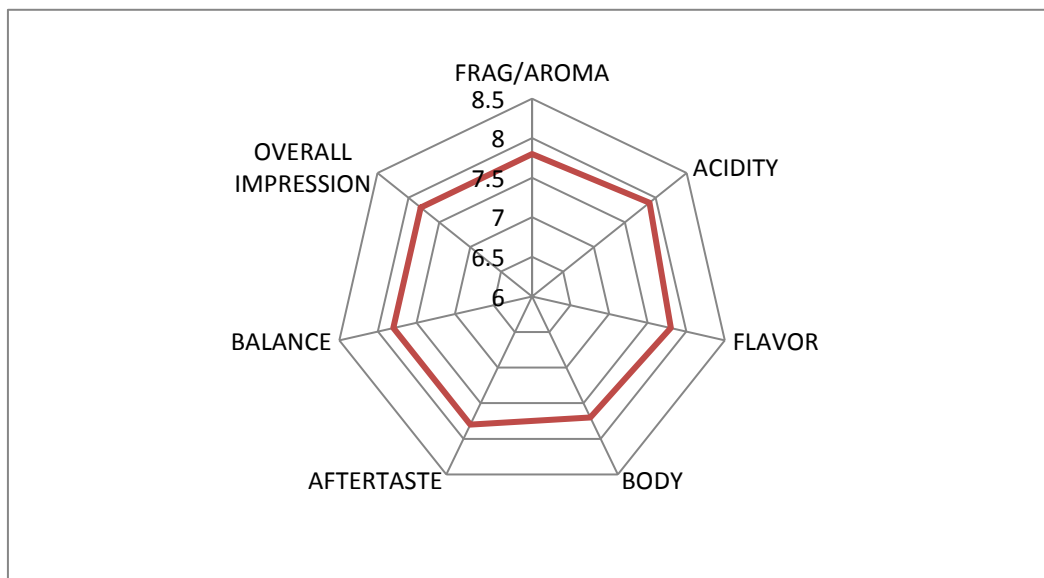

ORIGIN	MEXICO
DESCRIPTION	ORGANIC HG FINCA SANTA FE
P/O#	2632
PSS/LANDED	PRE-SHIPMENT SMPLE
CERTIFICATIONS	ORGANIC
MARKS	
CONTAINER	
CONTRAST SAMPLE	MEXICAN HG EP
	FINCA LA VICMTORIA REF. 2631

Score

FRAG/AROMA	7.8
ACIDITY	7.9
FLAVOR	7.8
BODY	7.7
AFTERTASTE	7.8
BALANCE	7.8
UNIFORMITY	10
CLEAN CUP	10
SWEETNESS	10
DEFECT POINTS	0
OVERALL IMPRESSION	7.8
TOTAL	84.6

CUPPING NOTES

MEDIUM BODY. LIVELY ACIDITY.

RAISINS. FRUITS. BAKER'S CHOCOLATE.

PHYSICAL ASPECT

TO EXPECTATION.