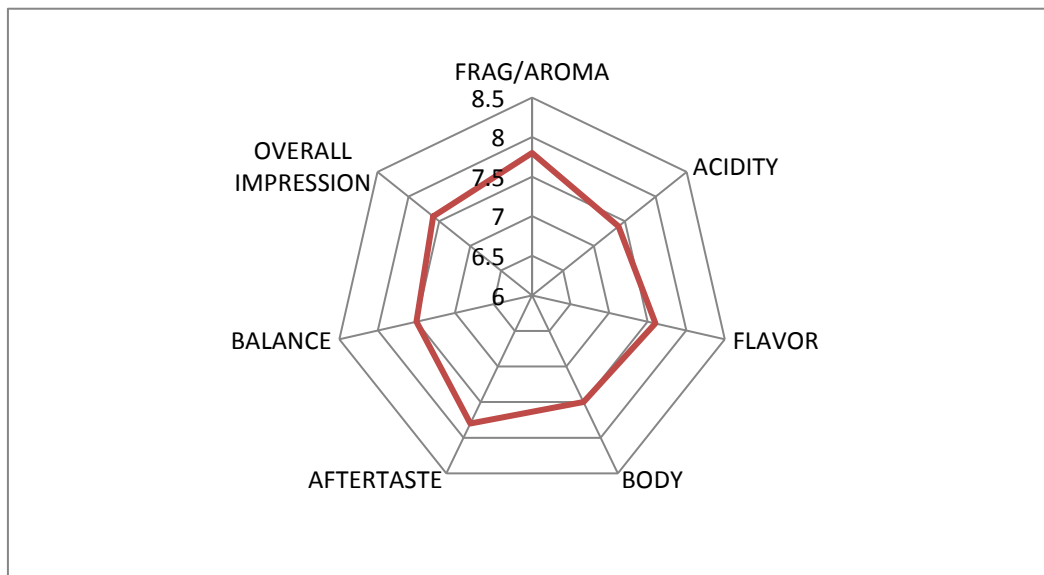

ORIGIN	INDONESIA
DESCRIPTION	JAVA PTP PLAWAN
P/O#	3018
PSS/LANDED	LANDED SAMPLE
CERTIFICATIONS	
MARKS	
CONTAINER	
CONTRAST SAMPLE	JAVA ESTATE BROMO
	SUMATRA MANDHELING GR.1 TP

Score

FRAG/AROMA	7.8
ACIDITY	7.4
FLAVOR	7.6
BODY	7.5
AFTERTASTE	7.8
BALANCE	7.5
UNIFORMITY	10
CLEAN CUP	10
SWEETNESS	10
DEFECT POINTS	
OVERALL IMPRESSION	7.6
TOTAL	83.2

CUPPING NOTES

MEDIUM ACIDITY. SMOOTH BODY. LONG AFTERTASTE.

RAISIN. CHOCOLATE. TOBACCO.

PHYSICAL ASPECT

TO EXPECTATION