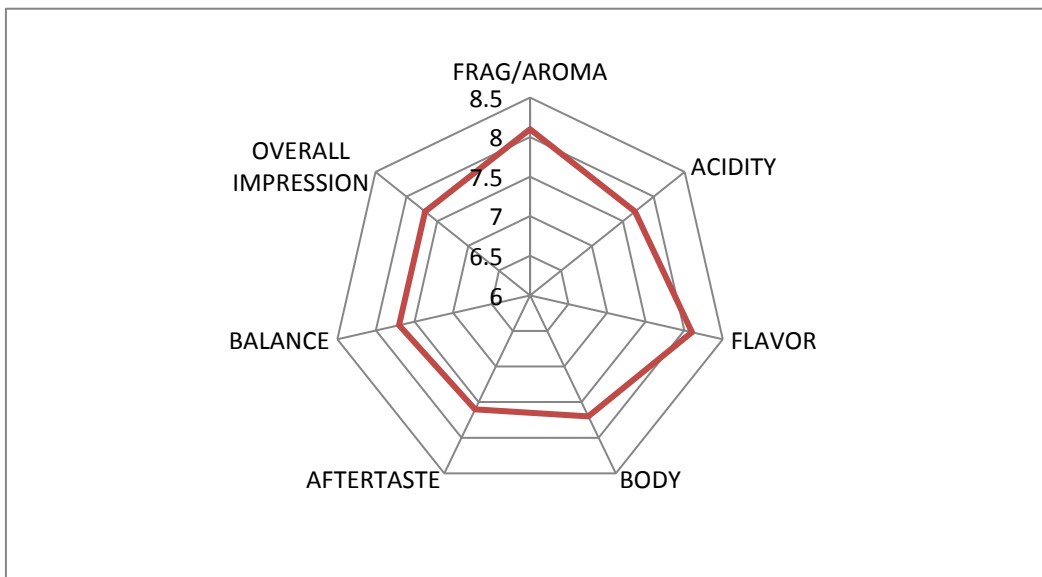

ORIGIN	GUATEMALA
DESCRIPTION	SHB EP NUEVO ORIENTE
P/O#	3114
PSS/LANDED	PRE-SHIPMENT SAMPLE
CERTIFICATIONS	RAINFOREST ALLIANCE
MARKS	
CONTAINER	
CONTRAST SAMPLE	GUATEMALA HUEHUE CUCHUMA.
	REF. 3113

Score

FRAG/AROMA	8.1
ACIDITY	7.7
FLAVOR	8.1
BODY	7.7
AFTERTASTE	7.6
BALANCE	7.7
UNIFORMITY	10
CLEAN CUP	10
SWEETNESS	10
DEFECT POINTS	
OVERALL IMPRESSION	7.7
TOTAL	84.6

CUPPING NOTES

SMOOTH BODY. BRIGHT.

CARAMEL. COMPLEX. FLORAL. CITRUS

PHYSICAL ASPECT

TO EXPECTATION