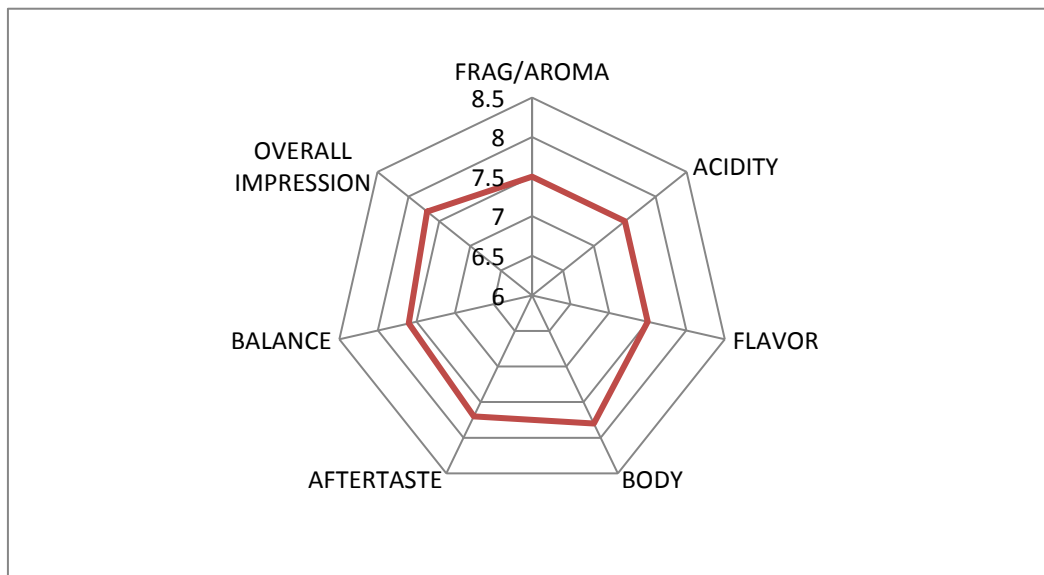

ORIGIN	MEXICO
DESCRIPTION	HG EP PROCAFEM
P/O#	2891
PSS/LANDED	PRE-SHIPMENT SAMPLE
CERTIFICATIONS	FAIRTRADE ORGANIC
MARKS	
CONTAINER	
CONTRAST SAMPLE	MEXICO HG EP REF. 2868

Score

FRAG/AROMA	7.5
ACIDITY	7.5
FLAVOR	7.5
BODY	7.8
AFTERTASTE	7.7
BALANCE	7.6
UNIFORMITY	10
CLEAN CUP	10
SWEETNESS	10
DEFECT POINTS	0
OVERALL IMPRESSION	7.7
TOTAL	83.3

CUPPING NOTES

SMOOTH BODY. ROUND FINISH. LIGHT ACIDITY.

NOTES OF DARK CHOCOLATE. VANILLA.

PHYSICAL ASPECT

TO EXPECTATION