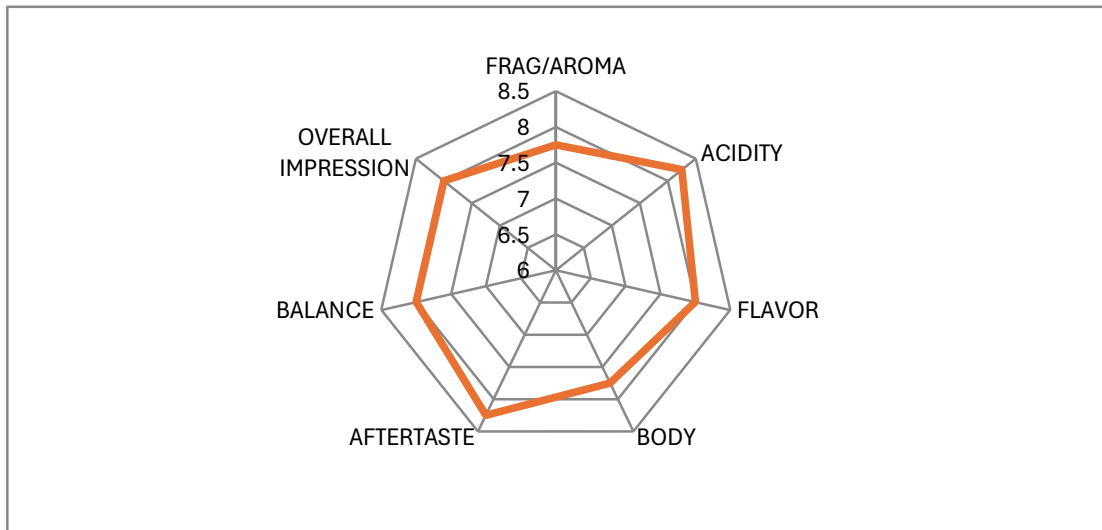

Quality Scale			
6.00 - GOOD	7.00 - VERY GOOD	8.00 - EXCELLENT	9.00 - OUTSTANDING
6.25	7.25	8.25	9.25
6.50	7.50	8.50	9.50
6.75	7.75	8.75	9.75

CUPPING DATE: September 2024

ORIGIN	COLOMBIA
DESCRIPTION	EP 10 MARGURE WOMENS GPRO
P/O#	5465
PSS/LANDED	PSS
CERTIFICATIONS	
MARKS	
CONTAINER	
CONTRAST SAMPLE	
SUPPLIER	

	Comments	Score
FRAG/AROMA		7.75
ACIDITY		8.25
FLAVOR		8
BODY		7.75
AFTERTASTE		8.25
BALANCE		8
UNIFORMITY		10
CLEAN CUP		10
SWEETNESS		10
DEFECT POINTS		
OVERALL IMPRESSION		8
TOTAL		86

**CUPPING NOTES**

FLORAL, CHOCOLATE, CARAMEL, BLACKBERRY / BRIGHT ACIDITY

LONG FINISH, SILKY MOUTHFEEL/ SWEET AND LINGERING

**PHYSICAL ASPECT**

--