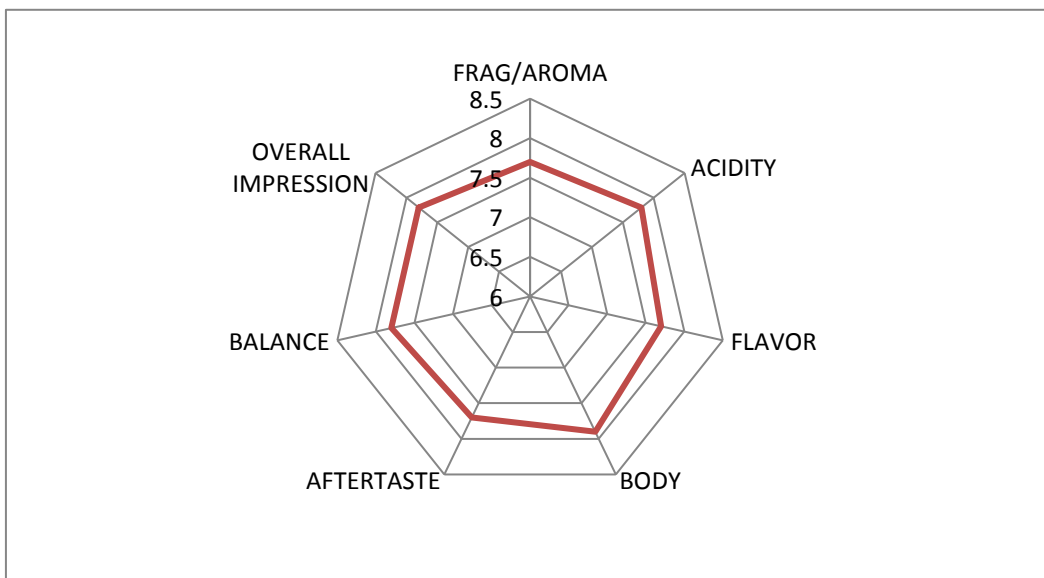

ORIGIN	YEMEN
DESCRIPTION	MATARI (GPRO BAGS)
P/O#	2166
PSS/LANDED	LANDED
CERTIFICATIONS	
MARKS	
CONTAINER	
CONTRAST SAMPLE	YEMEN ZAMARRUD IN STOCK
	REF. 2167

Score

FRAG/AROMA	7.7
ACIDITY	7.8
FLAVOR	7.7
BODY	7.9
AFTERTASTE	7.7
BALANCE	7.8
UNIFORMITY	10
CLEAN CUP	10
SWEETNESS	10
DEFECT POINTS	0
OVERALL IMPRESSION	7.8
TOTAL	84.4

### CUPPING NOTES

COMPLEX COFFEE. HEAVY BODY WITH STRONG FINISH. PIQUANT. FRUITY BUT SPICY AND CHOCOLATEY

### PHYSICAL ASPECT

TO EXPECTATION