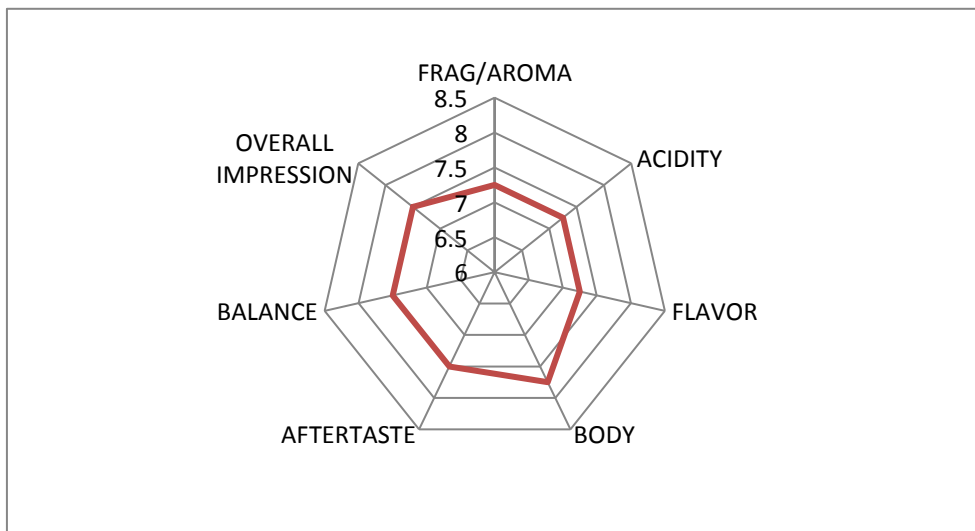

Quality Scale			
6.00 - GOOD	7.00 - VERY GOOD	8.00 - EXCELLENT	9.00 - OUTSTANDING
6.25	7.25	8.25	9.25
6.50	7.50	8.50	9.50
6.75	7.75	8.75	9.75

CUPPING DATE: NOVEMBER 10, 2020

ORIGIN	HONDURAS
DESCRIPTION	SHG EP CERRO AZUL
P/O#	4248
PSS/LANDED	WAREHOUSE SAMPLE
CERTIFICATIONS	
MARKS	013/0109/0087
CONTAINER	SEGU2868017
CONTRAST SAMPLE	

Score

FRAG/AROMA	7.25
ACIDITY	7.25
FLAVOR	7.25
BODY	7.75
AFTERTASTE	7.5
BALANCE	7.5
UNIFORMITY	10
CLEAN CUP	10
SWEETNESS	9
DEFECT POINTS	
OVERALL IMPRESSION	7.5
TOTAL	81

**CUPPING NOTES**

NUTTY. CHOCOLATE. CEREAL.

**PHYSICAL ASPECT**

TO EXPECTATION