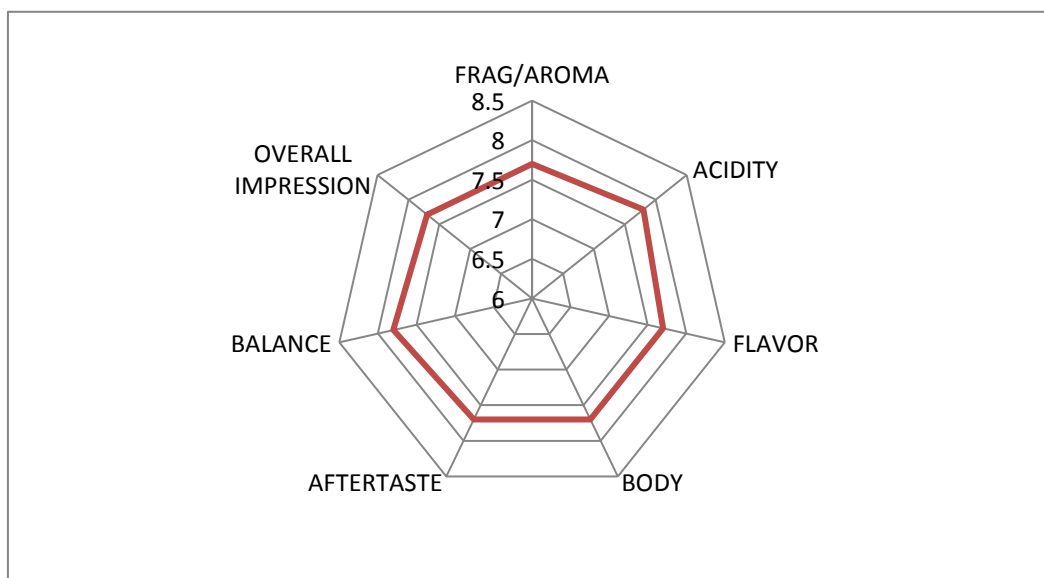

ORIGIN	KENYA
DESCRIPTION	AB FAQ
P/O#	2560
PSS/LANDED	LANDED SAMPLE
CERTIFICATIONS	
MARKS	037/0276/WLKR079
CONTAINER	
CONTRAST SAMPLE	KENYA AB IN STOCK
	PRE-SHIPMENT SAMPLE
	FOR REF. 2461

	Score
FRAG/AROMA	7.7
ACIDITY	7.8
FLAVOR	7.7
BODY	7.7
AFTERTASTE	7.7
BALANCE	7.8
UNIFORMITY	10
CLEAN CUP	10
SWEETNESS	10
DEFECT POINTS	0
OVERALL IMPRESSION	7.7
TOTAL	84.1

CUPPING NOTES

MEDIUM BODY VERY BRIGHT ACIDITY, WELL BALANCED CUP

BERRIES, SPICY, LEMONY.

PHYSICAL ASPECT

TO EXPECTATION